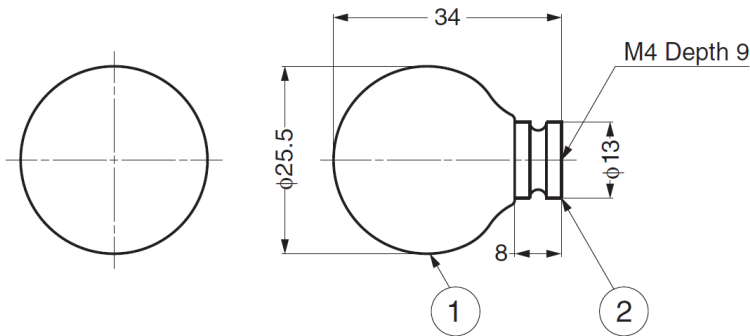

## GUID Polyester Knob

**Parts Included**

- Truss head screw M4x28

Part No.	Body Material	Body Finish	Base Material	Base Finish
GUID-20W	Polyester	White	Brass	Chrome
GUID-20BE		Umber		Gold
GUID-20G		Grey		Black Chrome
GUID-20BR		Brown		Nickel

## G229F Ceramic Knob

**Parts Included**

- Truss head screw M4x25

Part No.
G229F