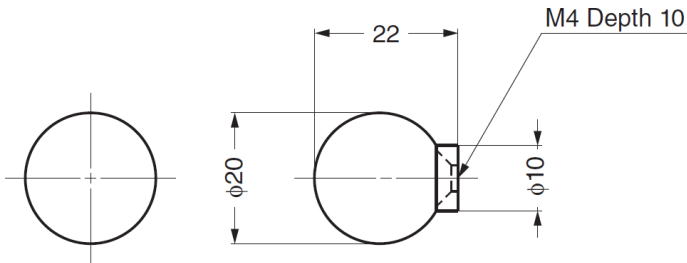

## GUID Polyester Knob

**Parts Included**

- Truss head screw M4x28

Part No.	Body Material	Body Finish	Base Material	Base Finish
GUID-20W	Polyester	White	Brass	Chrome
GUID-20BE		Umber		Gold
GUID-20G		Grey		Black Chrome
GUID-20BR		Brown		Nickel

## G229F Ceramic Knob

**Parts Included**

- Truss head screw M4x25

Part No.
G229F